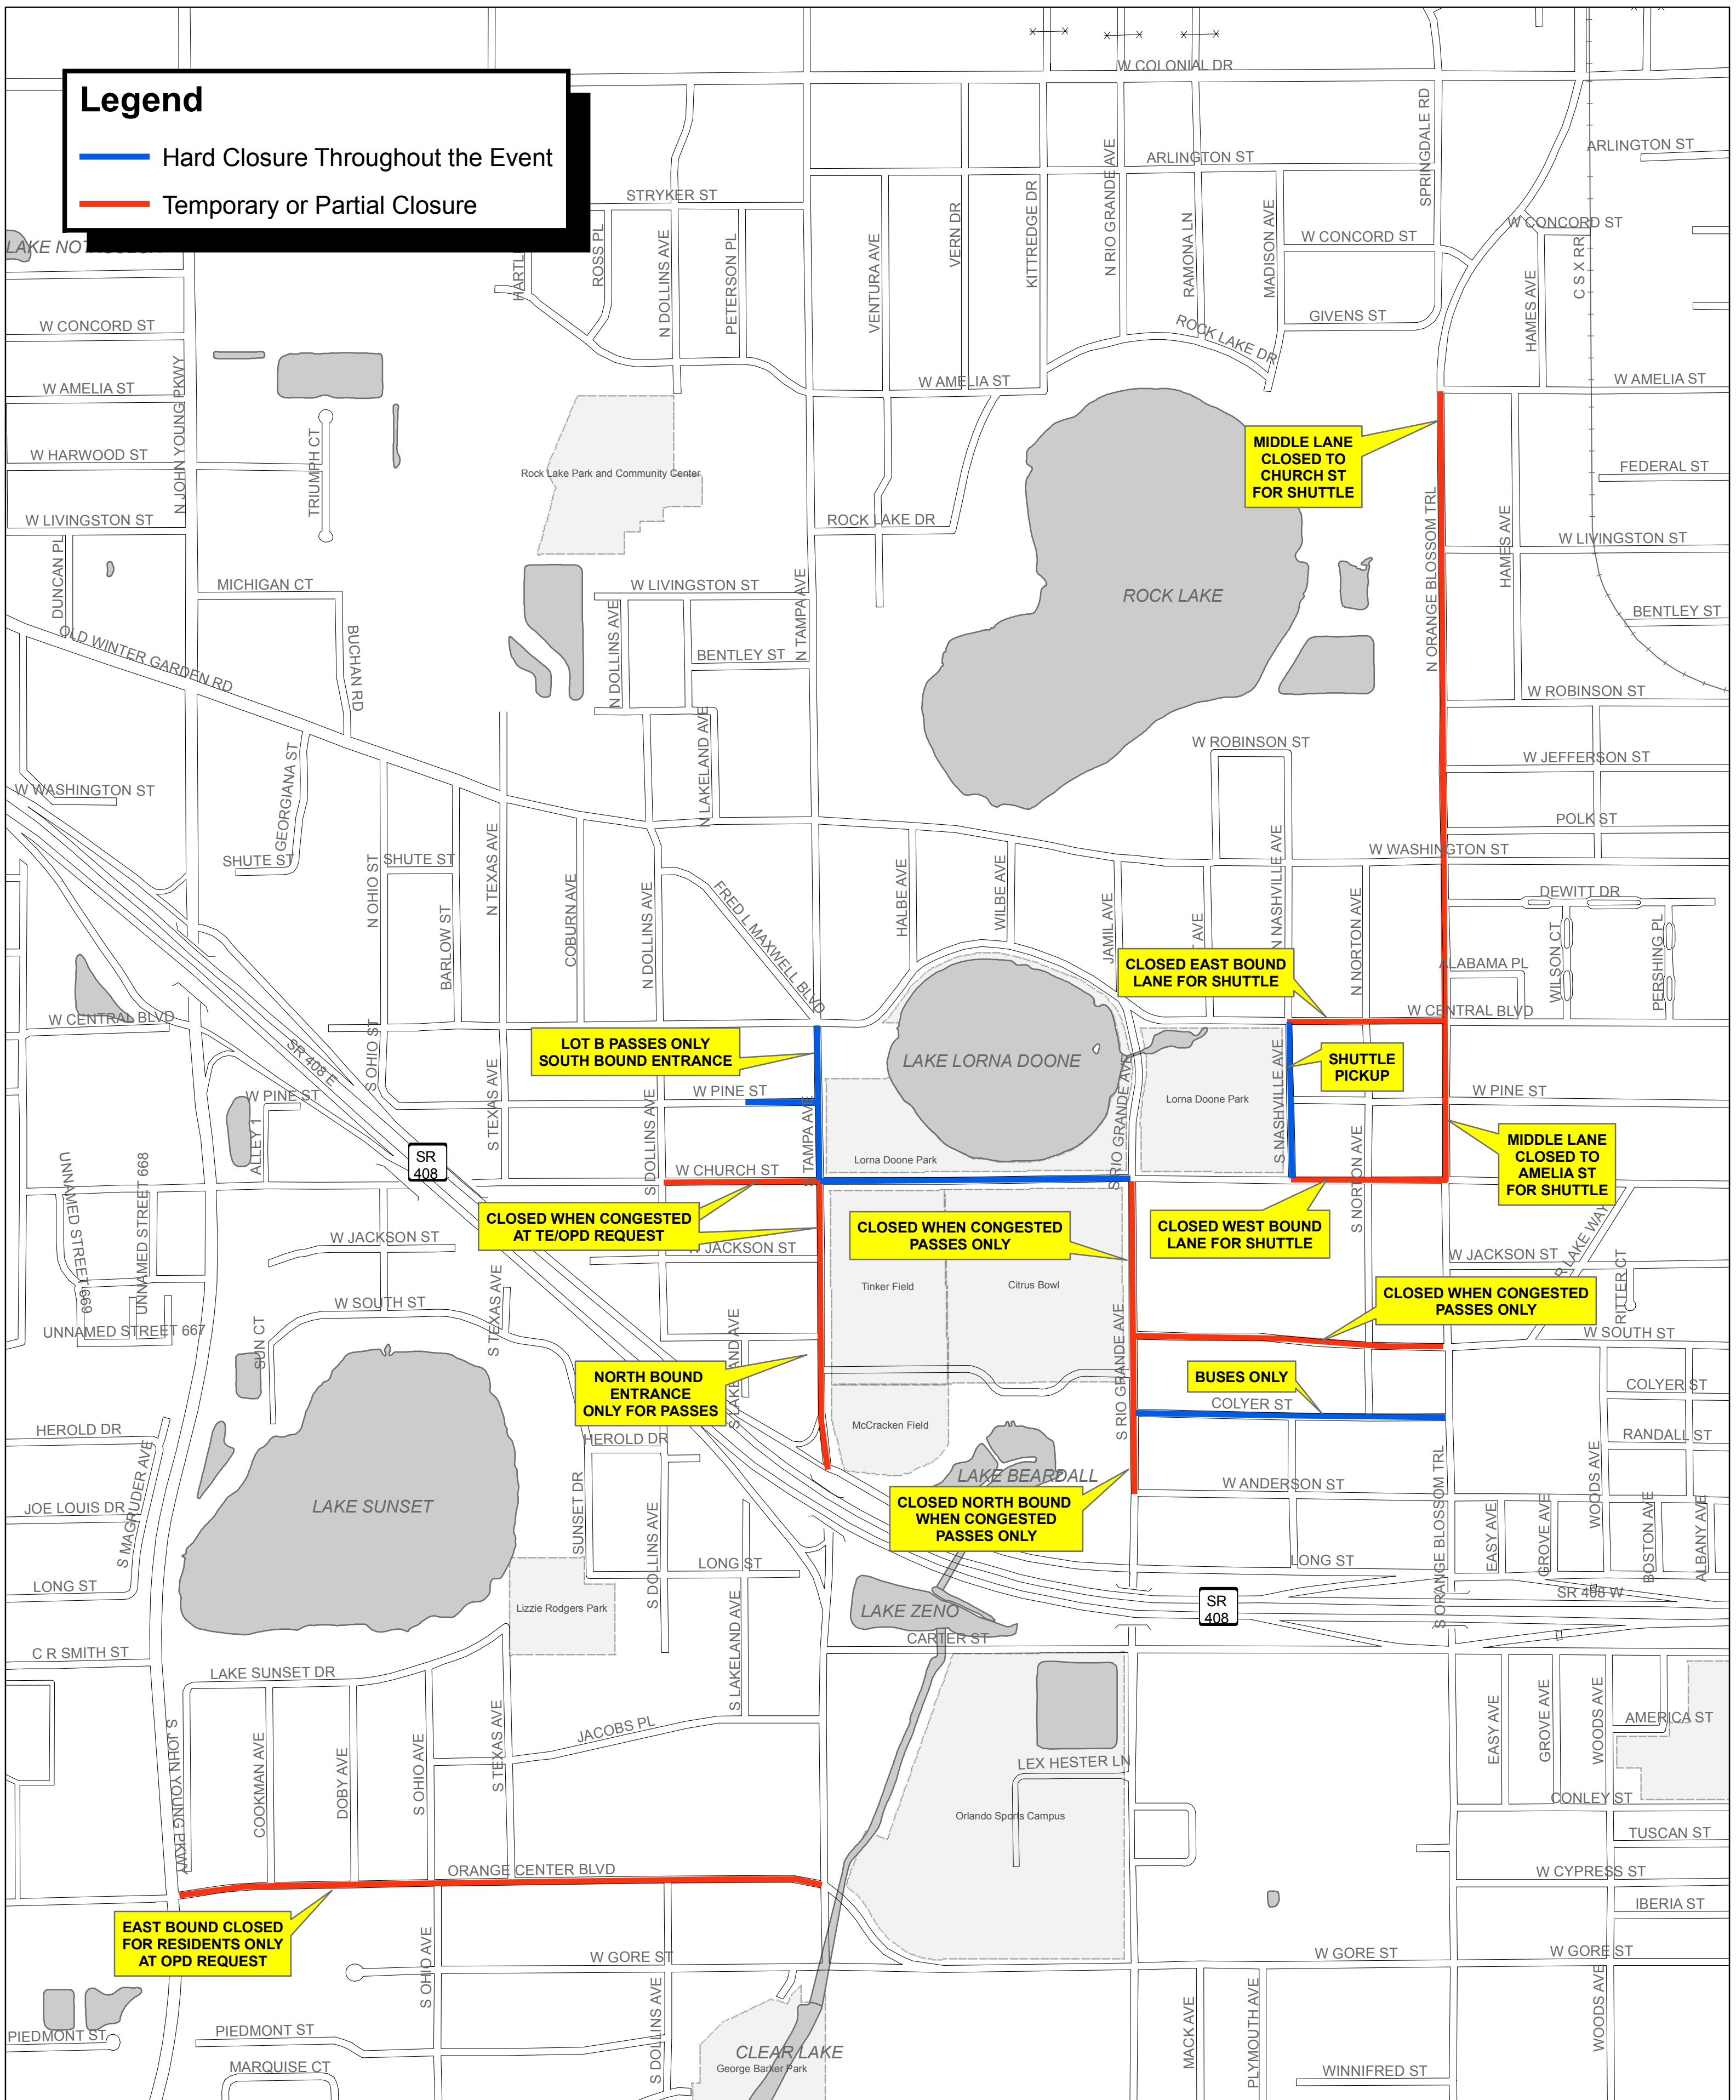

# Legend

- Hard Closure Throughout the Event
- Temporary or Partial Closure

## PRE EVENT MAP