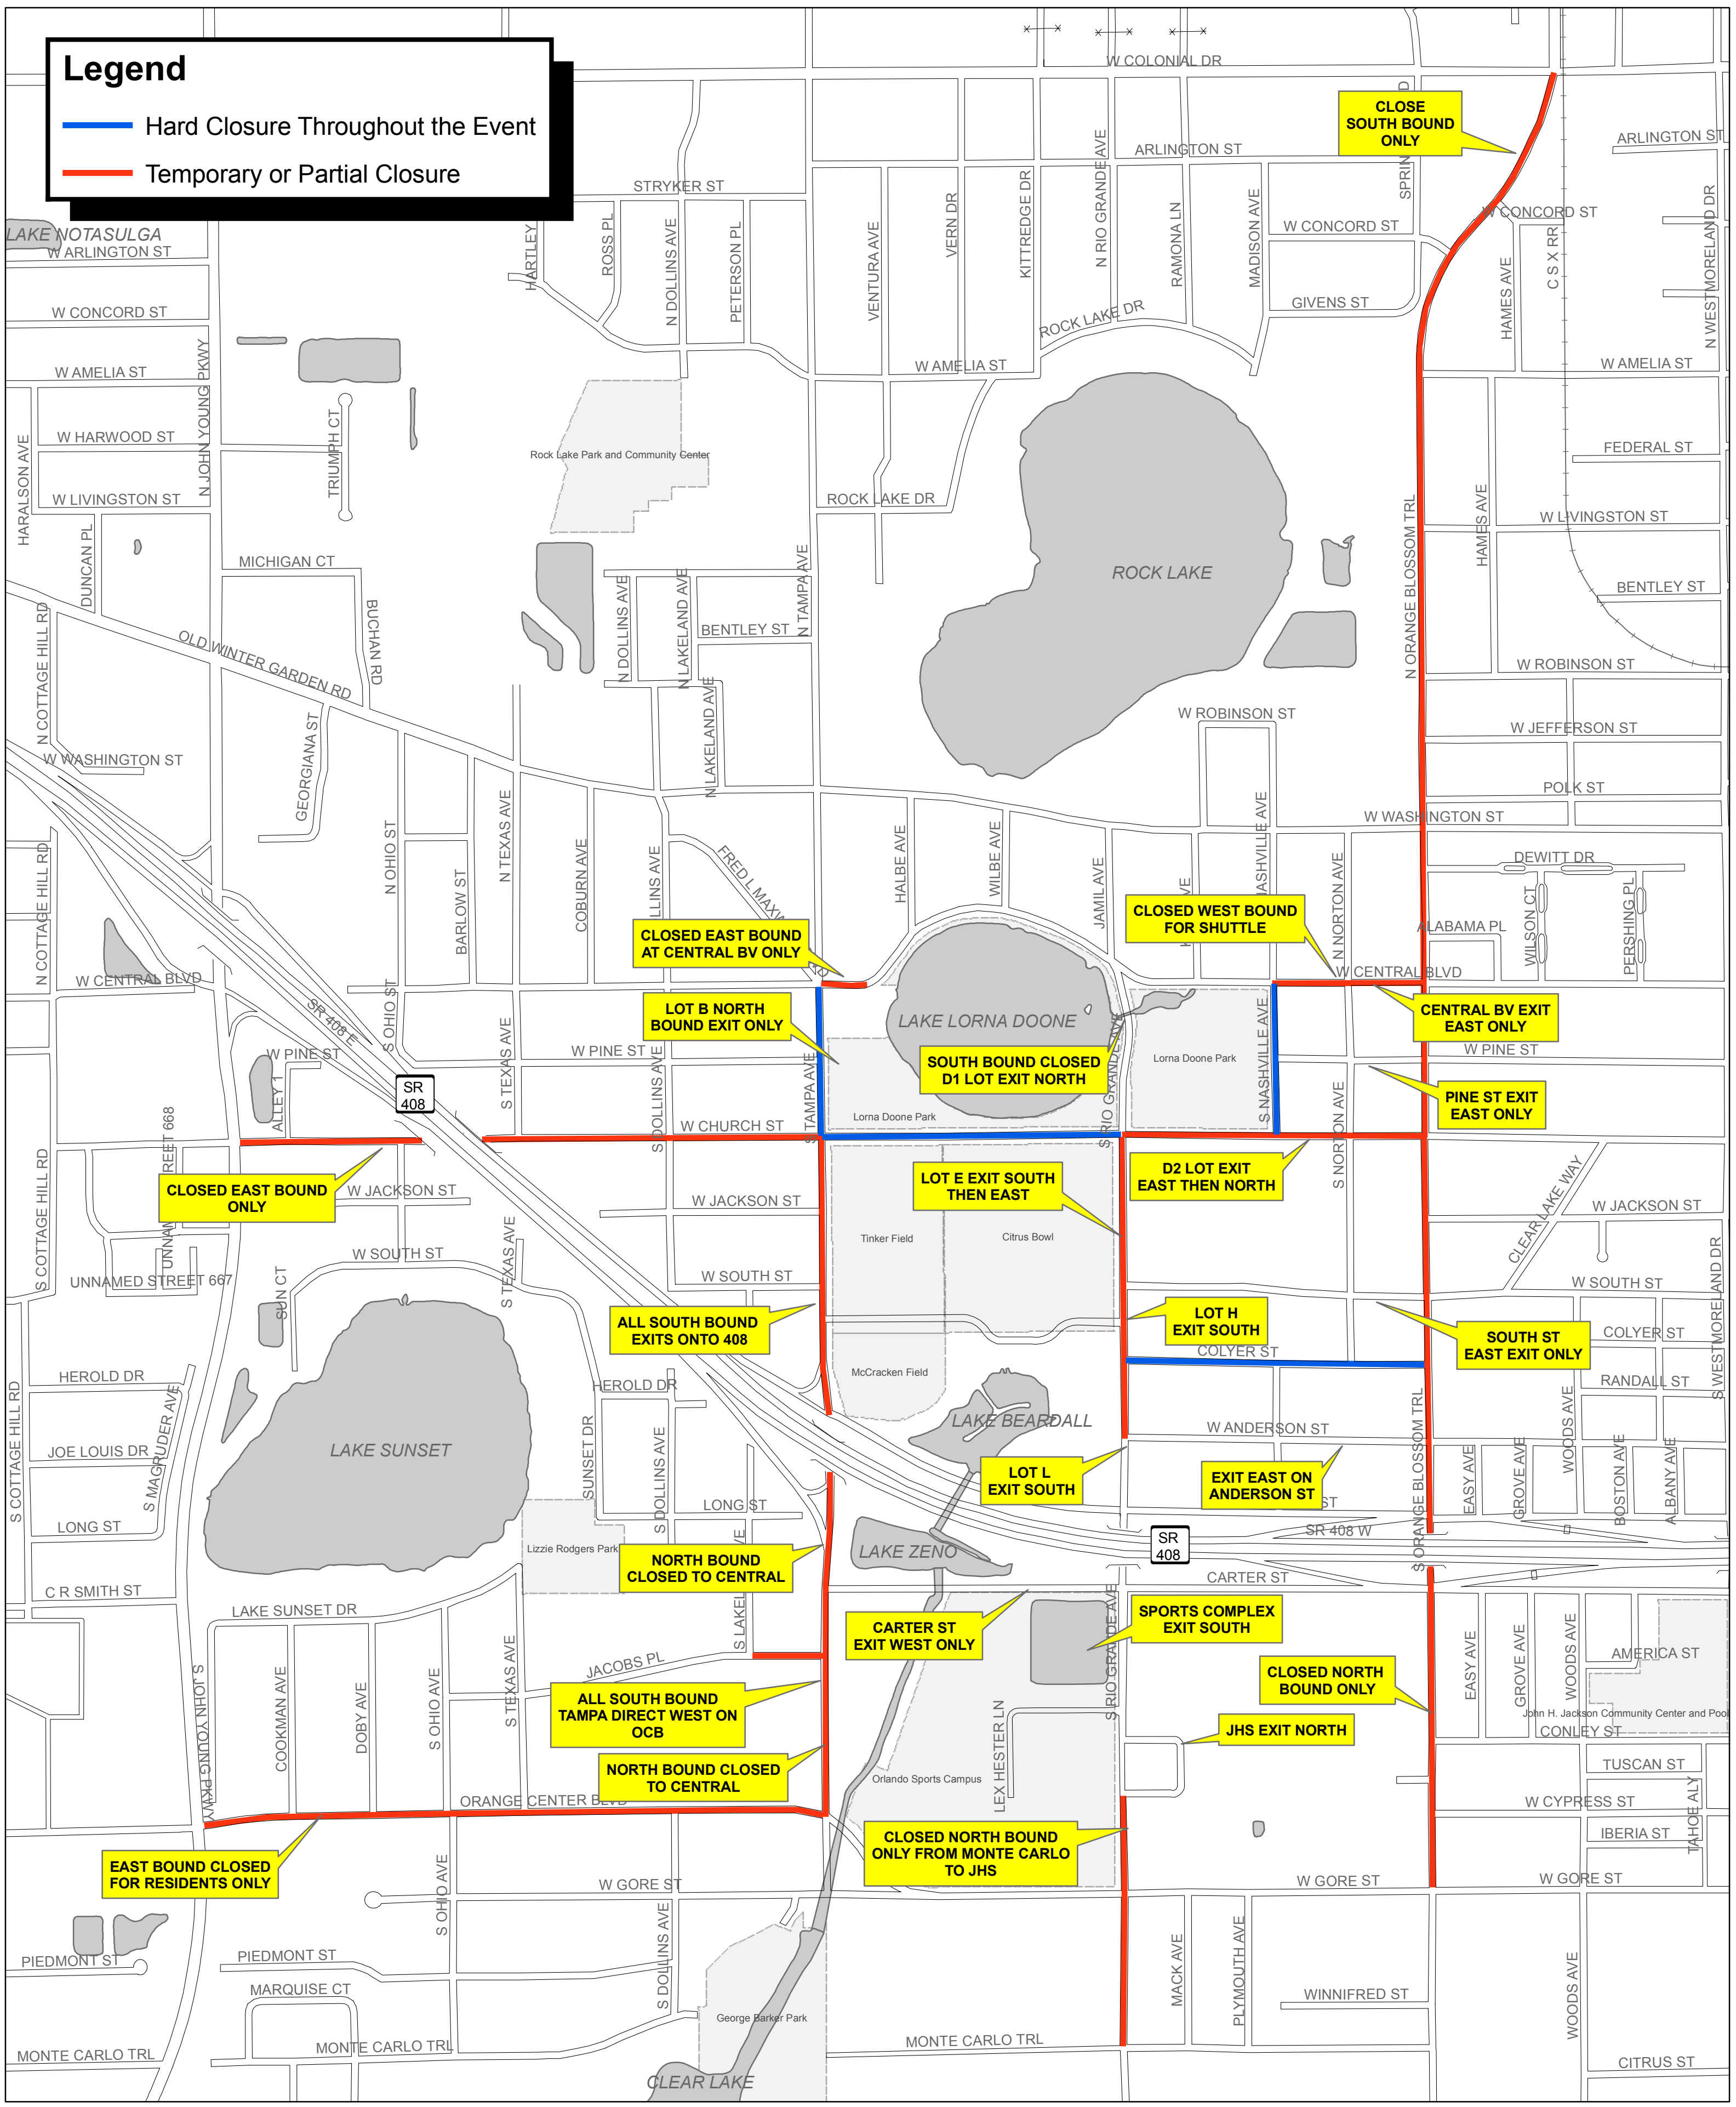

Legend

- Hard Closure Throughout the Event
- Temporary or Partial Closure

POST EVENT MAP